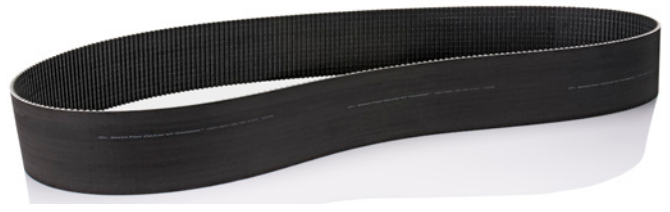

POLY CHAIN®

GT™ CARBON™
EXTENDED
LENGTH

INTRODUCING POLY CHAIN® GT™ CARBON™ EXTENDED LENGTH

Gates Poly Chain® GT™ Carbon™ belts are renowned for high performance with no maintenance. Now Gates introduces a Poly Chain solution that can handle longer center distances than ever before.

Gates Poly Chain GT Carbon Extended Length - A unique manufacturing process allows longer Poly Chain endless belts that deliver the high load carrying capabilities you've grown to trust.

Historically, large (and heavy) roller chain was the only option for long center distance drives. Roller chain is suitable if you have the budget and manpower for the maintenance, lubrication, replacement intervals, downtime, and mess.

NOW IN 19M PITCH
TO REPLACE EVEN BIGGER
ROLLER CHAIN, OPEN GEARS,
AND WIDE V-BELT DRIVES.

FEATURES + BENEFITS

- Longer lengths.
- High power density.
- Lightweight (96% less).
- Long belt and sprocket life.
- Lubrication free.
- Maintenance free.
- Stretch free.

PRODUCT SPECIFICATIONS

Allows for custom belt lengths in any tooth count (within minimum and maximum length range) without the expense of traditional belt molds.

Robust carbon tensile cord combines minimal stretch with extraordinary strength and load carrying capacity - equal to roller chain - while also absorbing shock and surge loads.